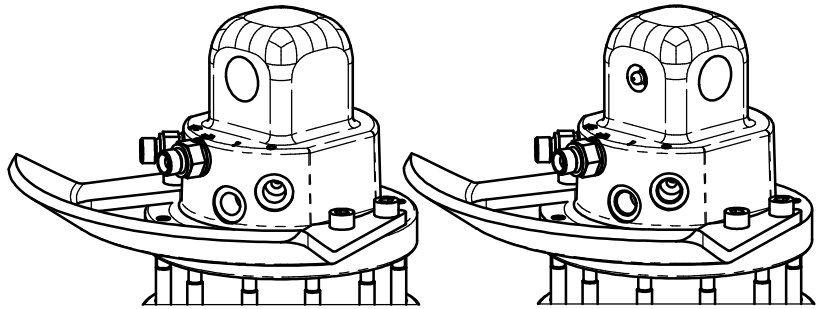

Rotator FR 15 BR A

Direction W

Direction X

| FR 15 | |
|-------------------------|---------------------|
| Rotation angle | Unlimited |
| Max. working pressure | 200 bar |
| Displacement | 464 cm ³ |
| Torque (200 bar) | 1150 Nm |
| Max. axial force | 82 kN |
| Safe working load | 5500 kg |
| Weight | 34 kg |
| Holding brake (opening) | 540 Nm |
| Holding brake (braking) | 450 Nm |

| Basic models | | | | |
|--------------|----------------|-----------|----|----|
| Item | Name | Direction | D1 | D2 |
| 11530 | FR 15BR-X30A30 | X | 30 | 30 |
| 11532 | FR 15BR-W30A30 | W | 30 | 30 |