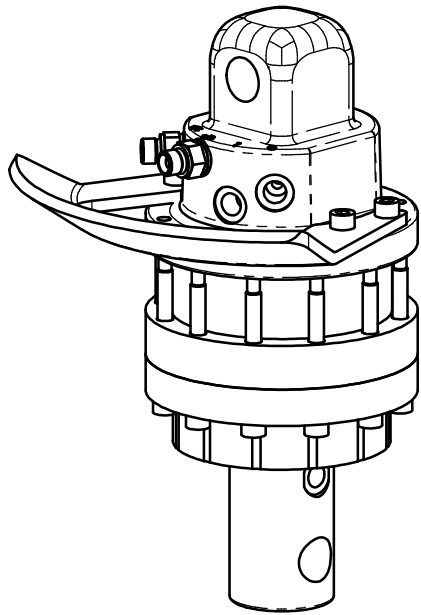

Rotator FR 15 BR A

Direction W

Direction X

| FR 15 | |
|-------------------------|---------------------|
| Rotation angle | Unlimited |
| Max. working pressure | 200 bar |
| Displacement | 464 cm ³ |
| Torque (200 bar) | 1150 Nm |
| Max. axial force | 82 kN |
| Safe working load | 5500 kg |
| Weight | 34 kg |
| Holding brake (opening) | 540 Nm |
| Holding brake (braking) | 450 Nm |

| Basic models | | | | |
|--------------|----------------|-----------|----|----|
| Item | Name | Direction | D1 | D2 |
| 11530 | FR 15BR-X30A30 | X | 30 | 30 |
| 11532 | FR 15BR-W30A30 | W | 30 | 30 |