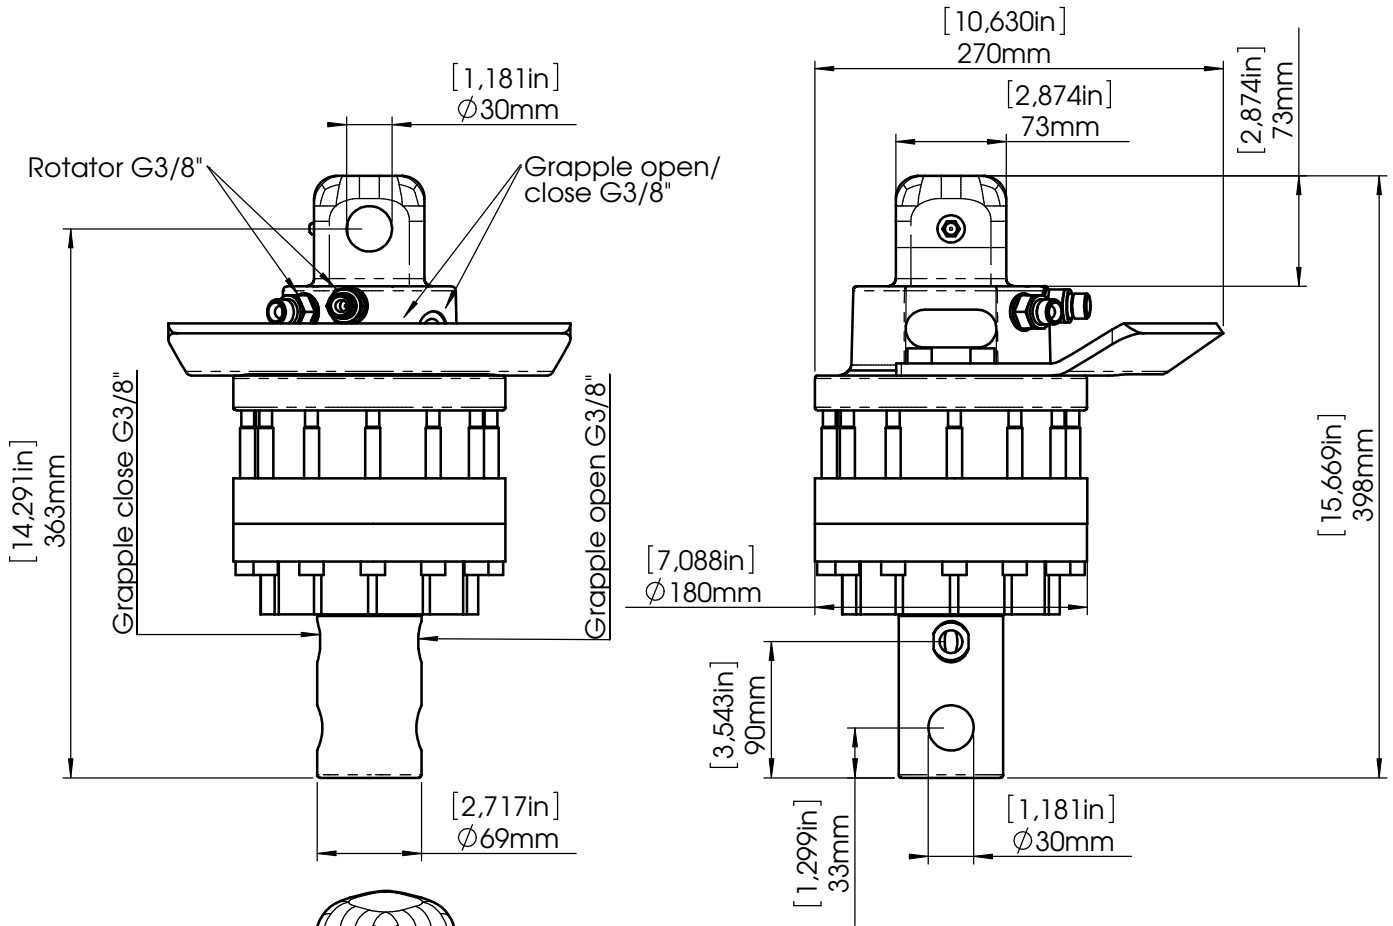

Rotator FR 15 BR A

Direction W

Direction X

| FR 15 | |
|-------------------------|---------------------|
| Rotation angle | Unlimited |
| Max. working pressure | 200 bar |
| Displacement | 464 cm ³ |
| Torque (200 bar) | 1150 Nm |
| Max. axial force | 82 kN |
| Safe working load | 5500 kg |
| Weight | 34 kg |
| Holding brake (opening) | 540 Nm |
| Holding brake (braking) | 450 Nm |

| Basic models | | | | |
|--------------|----------------|-----------|----|----|
| Item | Name | Direction | D1 | D2 |
| 11530 | FR 15BR-X30A30 | X | 30 | 30 |
| 11532 | FR 15BR-W30A30 | W | 30 | 30 |